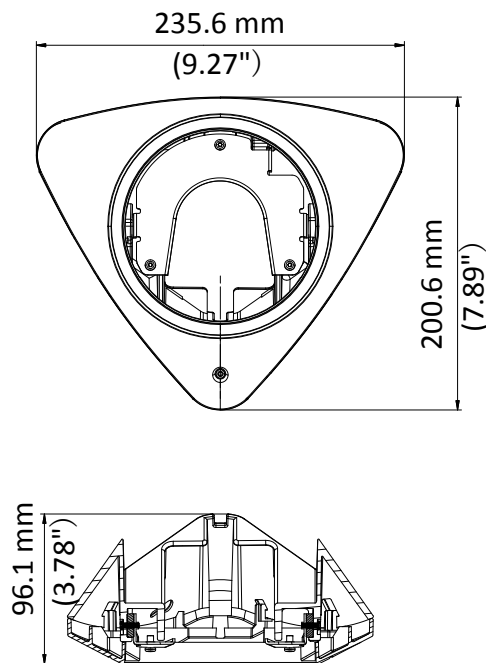

### Corner Mounting Bracket for Dome Camera

#### Feature

- Aluminum alloy and plastics material with surface spray treatment
- Bottom outlet and side outlet
- Adjustable installation angle

#### Dimension

#### Parameter

Model	DS-1274ZJ-DM28
Parameters	Corner Mounting Bracket for Dome Camera
Appearance	Hikvision White
Material	Aluminum Alloy and Plastics
Dimension	235.6 mm × 200.6 mm × 96.1 mm (9.27" × 7.89" × 3.78")
Weight	570 g (4.7 lb.)