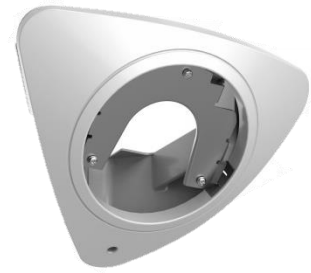

## DS-1274ZJ-DM28

### Corner Mounting Bracket for Dome Camera

#### Feature

- Aluminum alloy and plastics material with surface spray treatment
- Bottom outlet and side outlet
- Adjustable installation angle

#### Parameter

Model	DS-1274ZJ-DM28
Parameters	Corner Mounting Bracket for Dome Camera
Appearance	Hikvision White
Material	Aluminum Alloy and Plastics
Dimension	235.6 mm × 200.6 mm × 96.1 mm (9.27" × 7.89" × 3.78")
Weight	570 g (4.7 lb.)